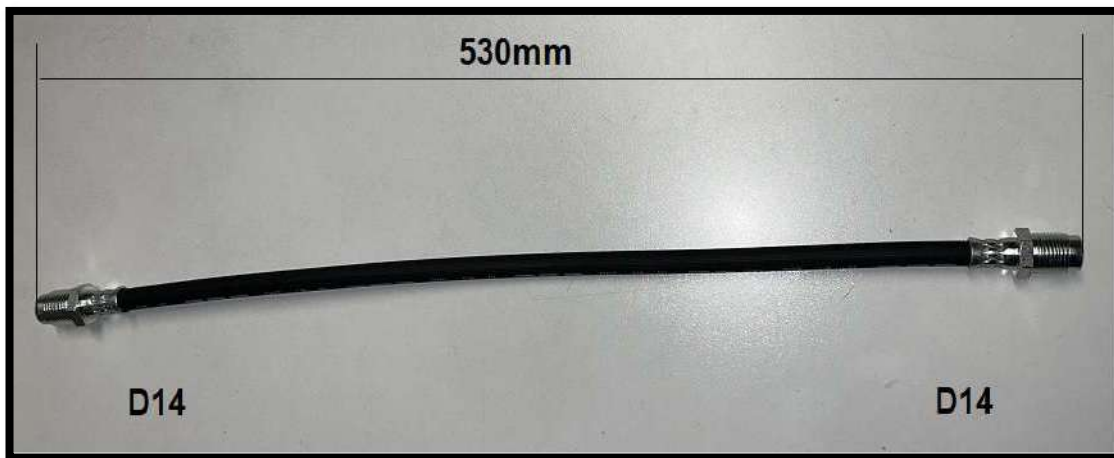

TUBI FRENO / BRAKE HOSES

OUR REF.		FIL./THR.	ADAPT.	NOTES
FI21365	FIAT TOPOLINO	17x3/8" _ 17x3/8"	-	mm. 530