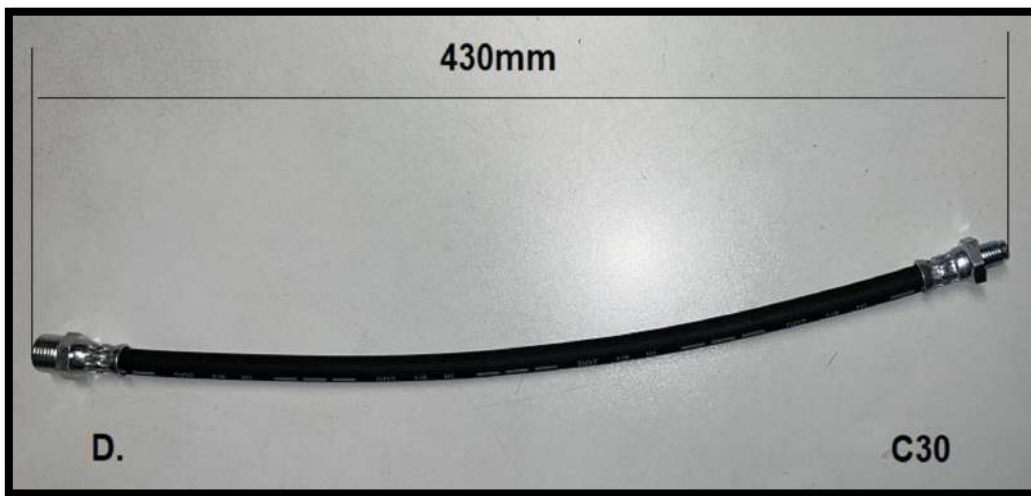

TUBI FRENO / BRAKE HOSES

OUR REF.		FIL./THR.	ADAPT.	NOTES
FI21361	FIAT TOPOLINO	10x1,25-16x1,50 _ M.10x1,25	-	mm. 430