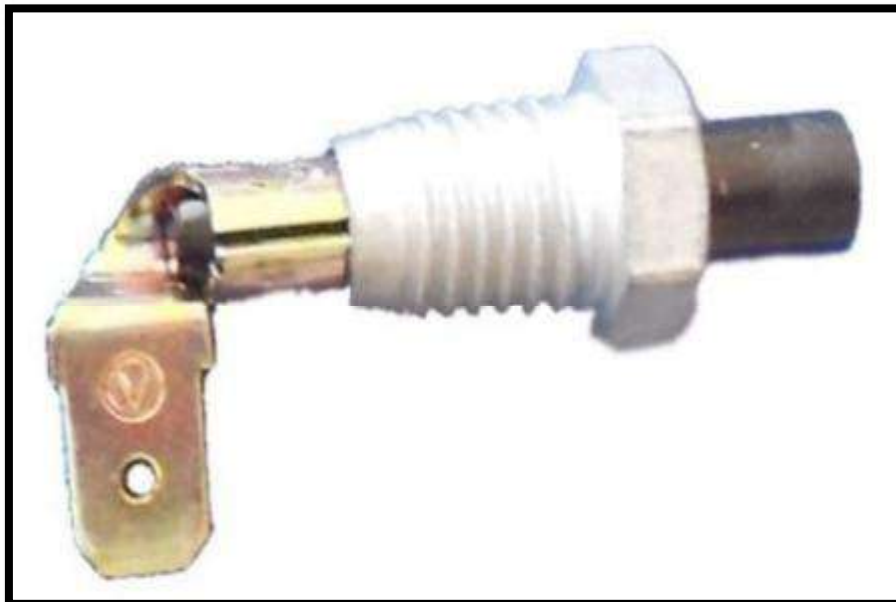

OUR REF.	INTERRUTTORE PORTIERA		ADAPT.	Notes
TW3804	FIAT 500 all		4066754 / 4099013