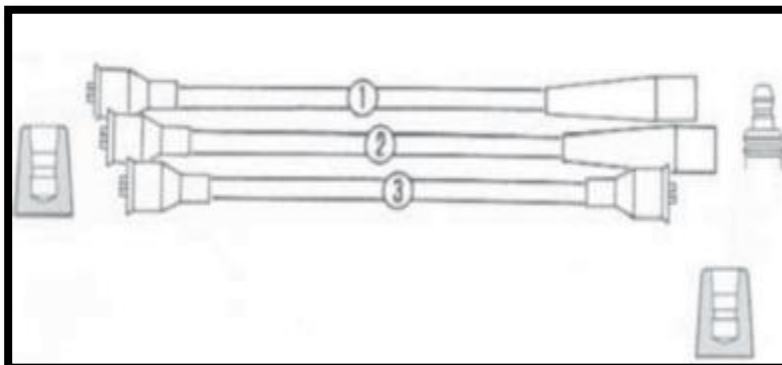

OUR REF.	CAVI CANDELA / IGNITION CABLES				ADAPT.	Notes
WFT05	FIAT 600 Personal 72 >> 77				-