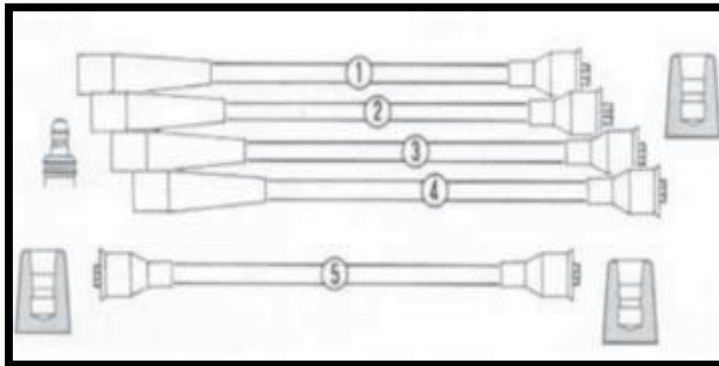

# FIAT 600

2026.03 - rev.1

OUR REF.	SPAZZOLE TERGICRISTALLO (INOX)				ADAPT.	Notes
<b>TWV2851</b>	FIAT 600				-	ATTACCO a GANCIO

SET 2pcs

OUR REF.	CAVI CANDELA / IGNITION CABLES				ADAPT.	Notes
<b>WFT06</b>	FIAT 600 D 60 >> 70				-	