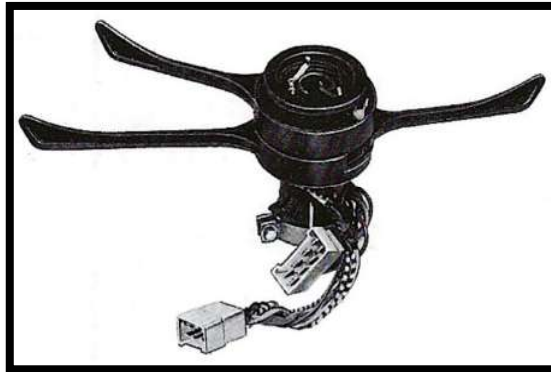

OUR REF.	DEVIO GUIDA	ADAPT.	Notes
W2031	Autobianchi A112 Elegant / Elite / Abarth	4450899 / 4450900	NERO