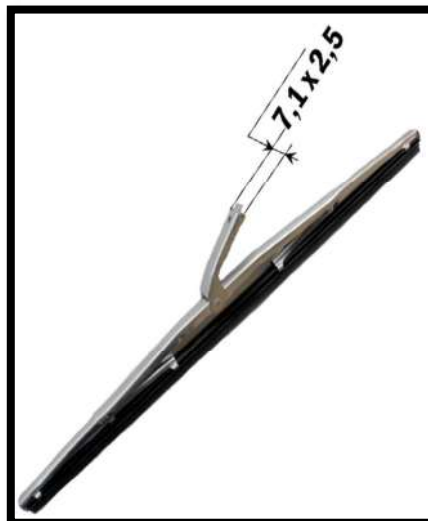

OUR REF.	SPAZZOLE TERGICRISTALLO (INOX)	Notes
TW22851	Autobianchi A112 Abarth / Elegant / Elite / Junior	LUNOTTO POSTERIORE (rear windows) SET 2pcs