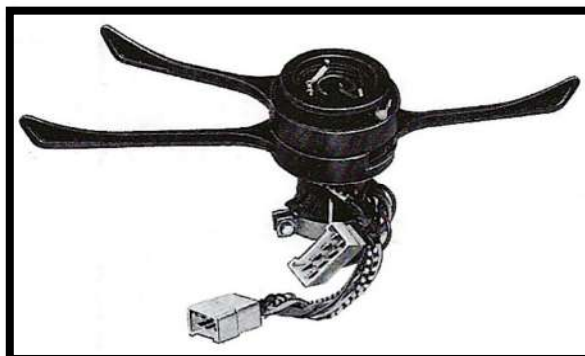

OUR REF.	DEVIO GUIDA	ADAPT.	Notes
W2029	Autobianchi A112 Elegant / Elite / Abarth	4395714 / 4437423	MARRONE