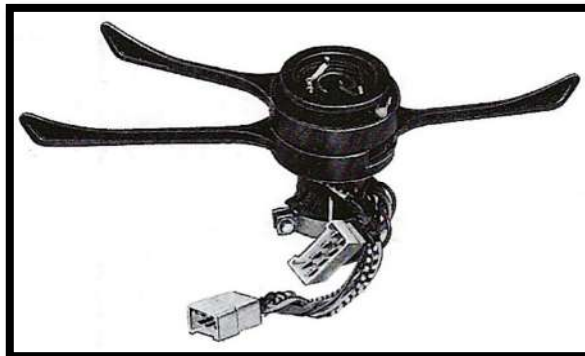

AUTOBIANCHI A112

2026.02 - rev.0

OUR REF.	DEVIO GUIDA	ADAPT.	Notes
W2031	Autobianchi A112 Elegant / Elite / Abarth	4450899 / 4450900	NERO

OUR REF.	DEVIO GUIDA	ADAPT.	Notes
W2012	Autobianchi A112 (73)	4271021 / 4306083	