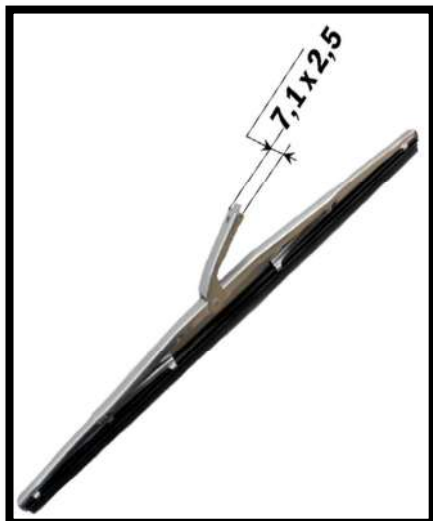

OUR REF.	SPAZZOLE TERGICRISTALLO (INOX)	Notes
TW22851	Autobianchi A112 Abarth / Elegant / Elite / Junior	LUNOTTO POSTERIORE (rear windows) SET 2pcs