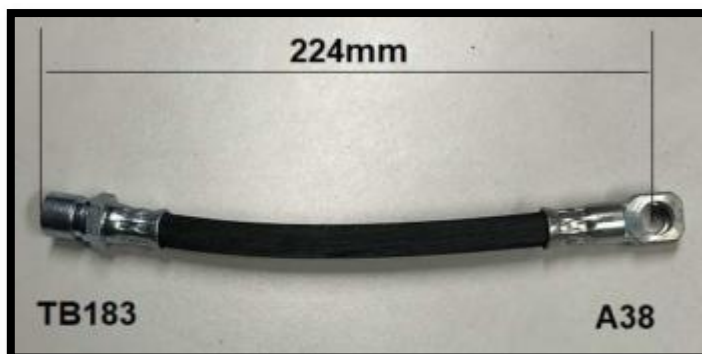

TUBI FRIZIONE / CLUTCH HOSES

OUR REF.	TUBO FRIZIONE _ APPLICATION	ADAPT.	L	NOTES
FI22114	FIAT X 1/9 (128_) 1.3 54kw 73 hp 75 >> 78 FIAT X 1/9 (128_) 1.3 55kw 75 hp 73 >> 79 FIAT X 1/9 (128_) 1.5 56kw 76hp 85 >> 89 FIAT X 1/9 (128_) 1.5 (128AS1) 63kw 85hp 78 >> 89	4451108	224 mm